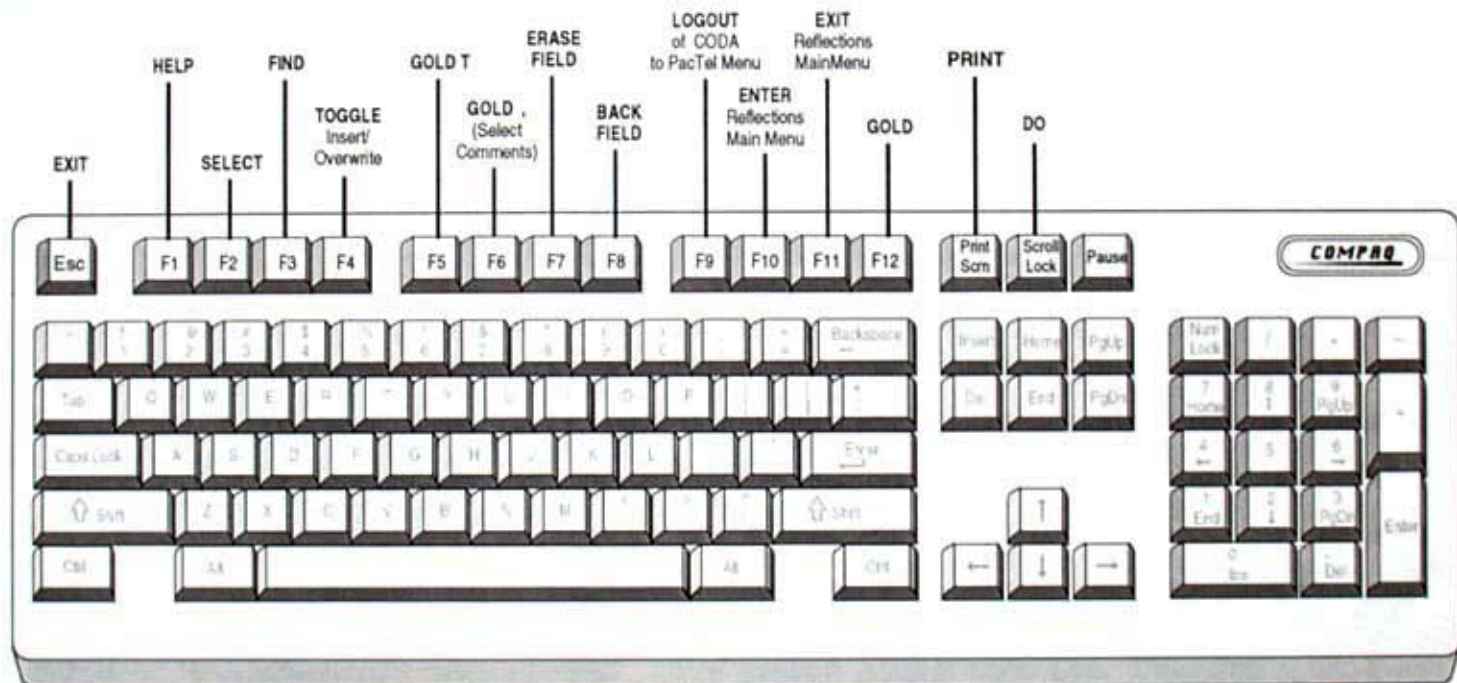

CODA/DEC EQUIVALENTS

(on a PC keyboard)

PRIMARY KEYS

Press **GOLD &**: **I** - Go to top of Menu

Q - Quit CODA

P - Print Screen

L - Print List

NOTE: NUM LOCK must always be **ON**